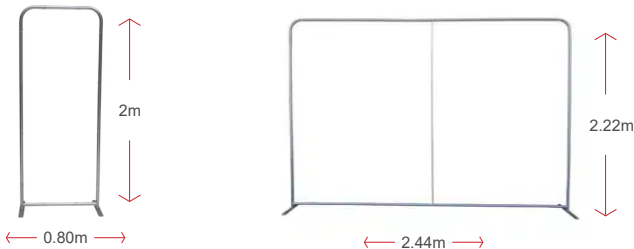

# Slimline Banner Spec Sheet

Indoor Product

**PRINTAGON**  
Branding Solutions

### Available Sizes / Options

### Specifications

Frame	Aluminium
Fabric	100% Polyester Bannerweave
Size	0.80m x 2.0m   2.44m x 2.22m   2.94m x 2.22m
Colour	Full Colour Print
Printing	Digital Direct Dye Sublimation
Include	System, Print and Carry Bag