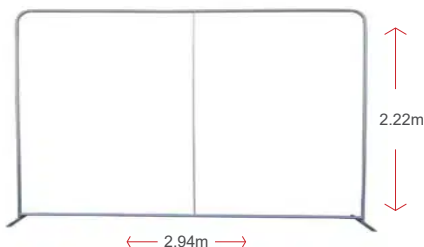

# Slimline Banner Spec Sheet

Indoor Product

**PRINTAGON**  
Branding Solutions

### Available Sizes / Options

### Specifications

Frame	Aluminium
Fabric	100% Polyester Bannerweave
Size	0.80m x 2.0m   2.44m x 2.22m   2.94m x 2.22m
Colour	Full Colour Print
Printing	Digital Direct Dye Sublimation
Include	System, Print and Carry Bag